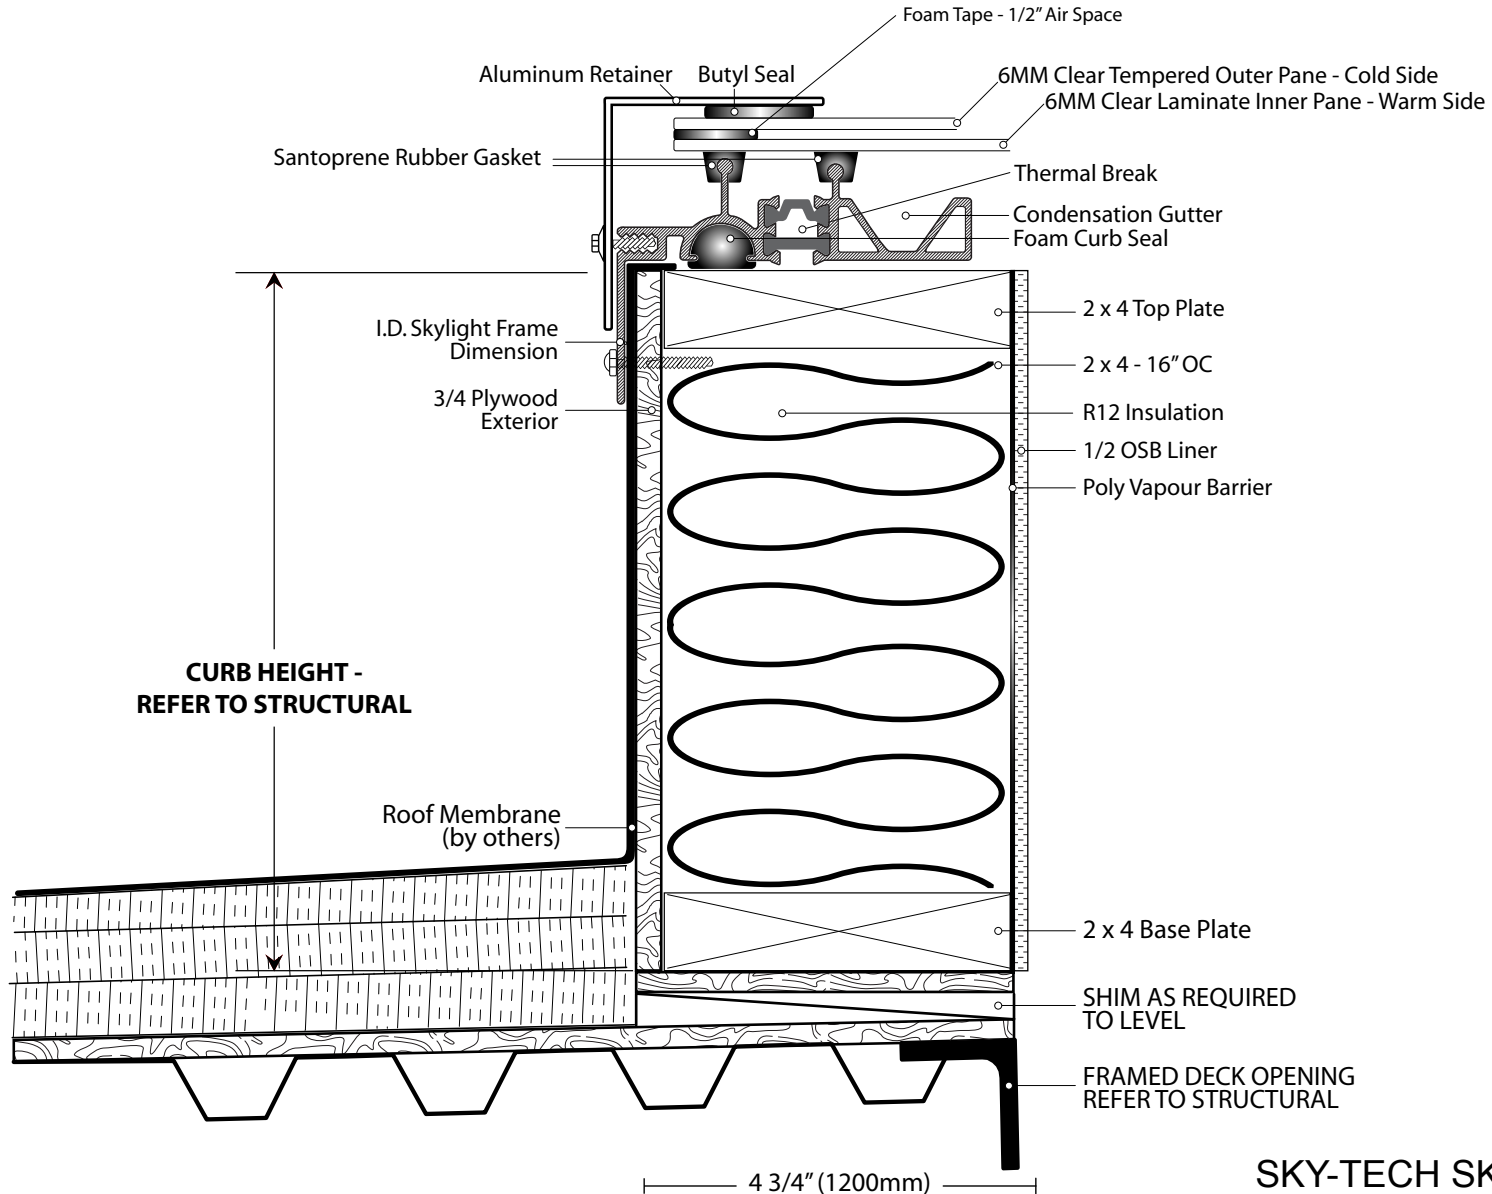

SKY-TECH™

MANUFACTURER OF
SUNSCOPE™
Natural Light Systems

2 x 4 Wall Construction FLAT GLASS CURB DETAIL

S K Y - L I G H T S "PROUDLY CANADIAN" 
11503 - 160 Street Edmonton, Alberta, Canada T5M 3V9 1.800.449.0644

*Prior to construction, check with all local building authorities and check building codes for compliance.

SKY-TECH SKY-LIGHTS

Do Not Scale