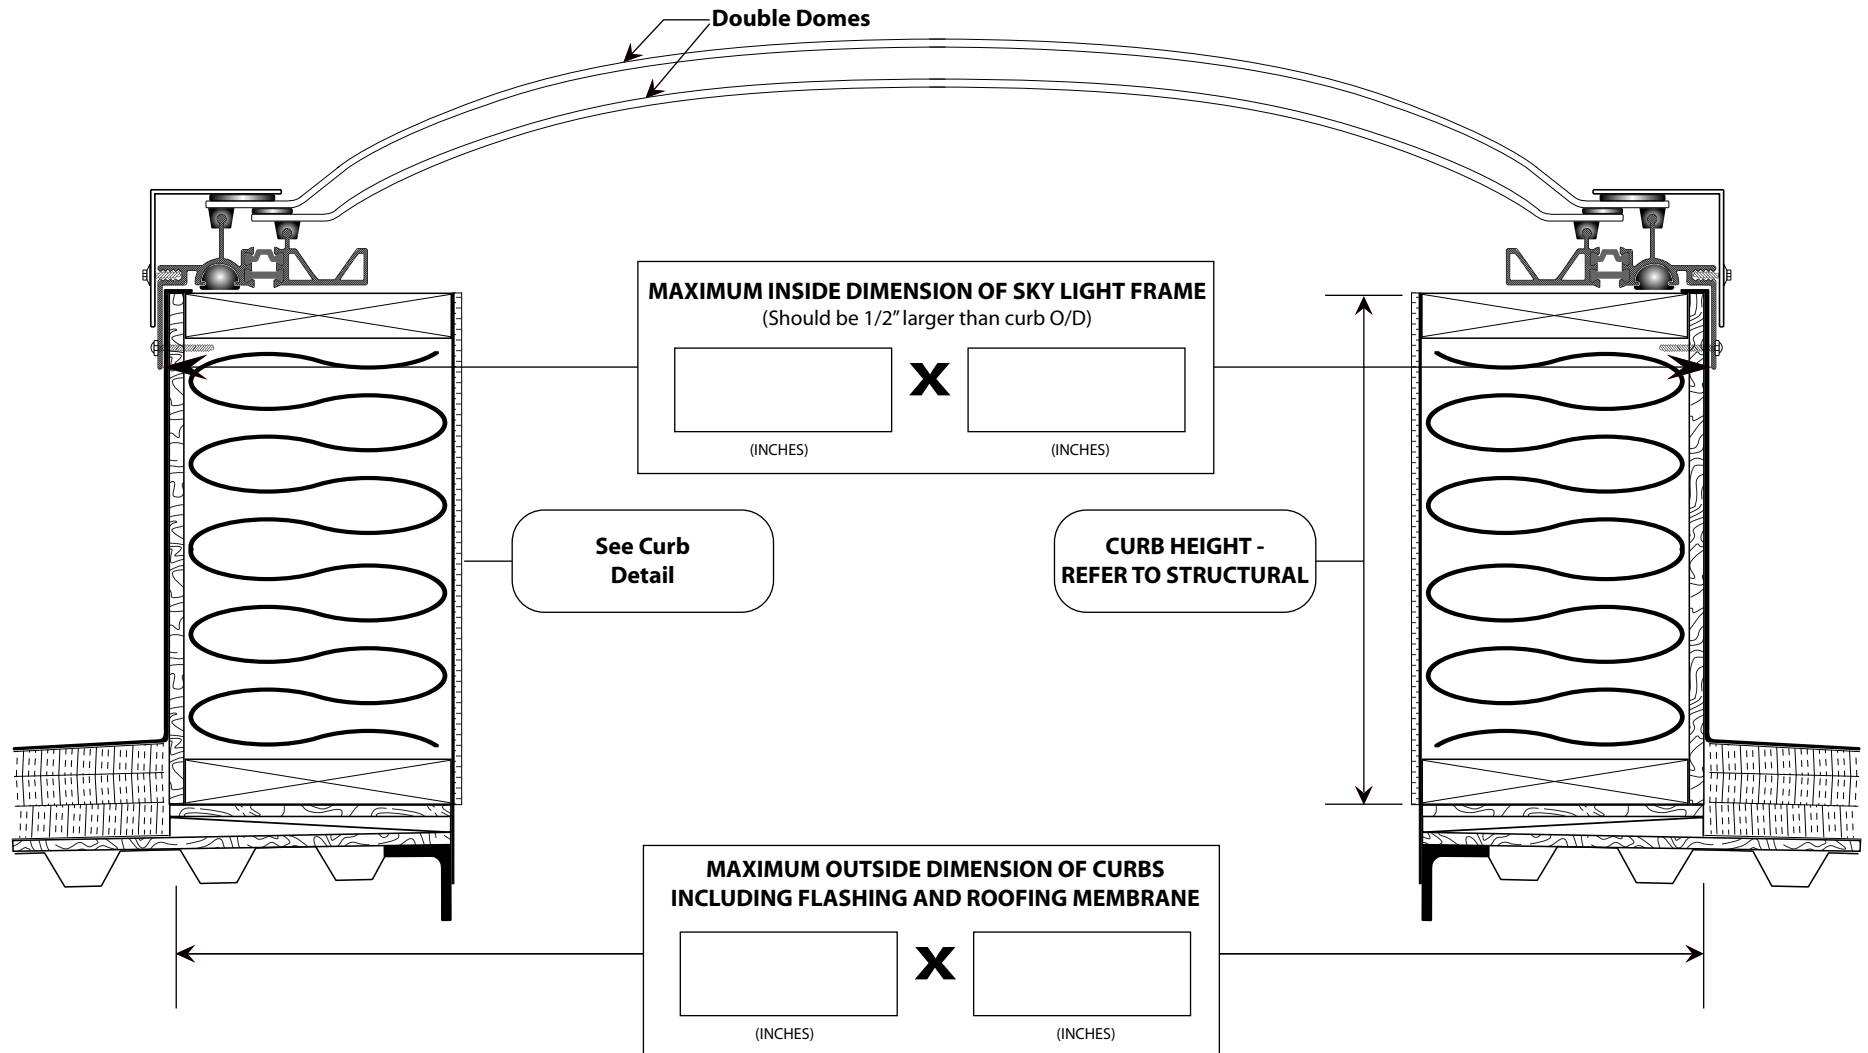

Standard 2 x 6 Wall Construction CURB & SKY LIGHT DETAIL

*Prior to construction, check with all local building authorities and check building codes for compliance.

SKY-TECH SKY-LIGHTS

Do Not Scale